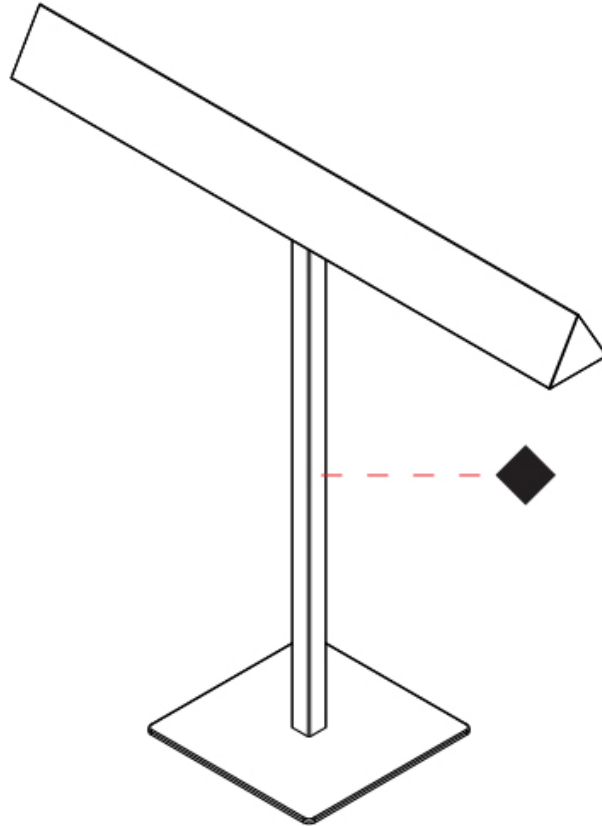

D204001-

PROJECT

TYPE

SPECIFIER

QUANTITY

DATE