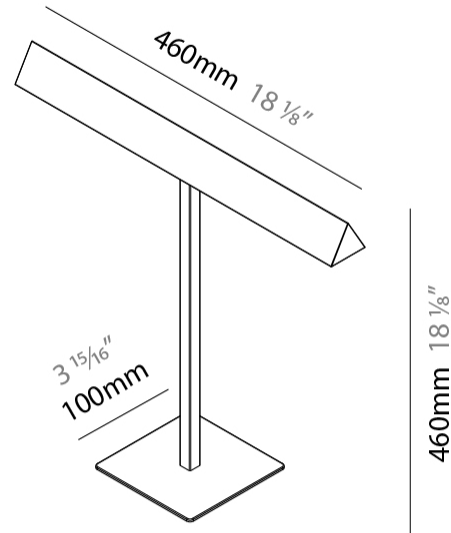

PROJECT	_____
TYPE	_____
SPECIFIER	_____
QUANTITY	_____
DATE	_____

ELLE PORTABLE

D204001-

base number   Finish
Options

1. To build a product code in our configurator select the specify button on the base model # product page
2. To build a manual product code on this datasheet choose from the options listed below in blue font and add the suffix to the base model #

GENERAL

Series: Elle _____
Brand: Zaneen _____
Division: Design _____
Mounting Type: Portable _____
Mounting Location: Table _____
Subcategory: Task _____

PHYSICAL

Shape: Abstract _____
Length (mm): 460 _____
Length (in): 18 1/8 _____
Width (mm): 100 _____
Width (in): 3 15/16 _____
Height (mm): 460 _____
Height (in): 18 1/8 _____
Light Distribution: Direct _____
Diffuser: Acrylic Bi-Satin _____
Fixture Finish: MBK / MWH / MCB _____
Fixture Material: Aluminum _____

ELECTRICAL

Lamp Type: LED _____
Input Wattage (W): 6 _____
Dimming: Touch Dimming _____
Driver Included: Yes _____
Driver Location: Inline Transformer Plug _____
Driver Class: Class 2 _____
Input Voltage (V): 120 - 277 _____
Output Voltage (V): 24 _____

LED

Color Temperature (°K): 3000 _____
CRI: >90 CRI _____
Lamp Life (hrs): 50000 _____

OPTICAL

RATINGS AND CERTIFICATIONS

Certified By: Certified for North American Standards _____
IP rating: IP20 _____