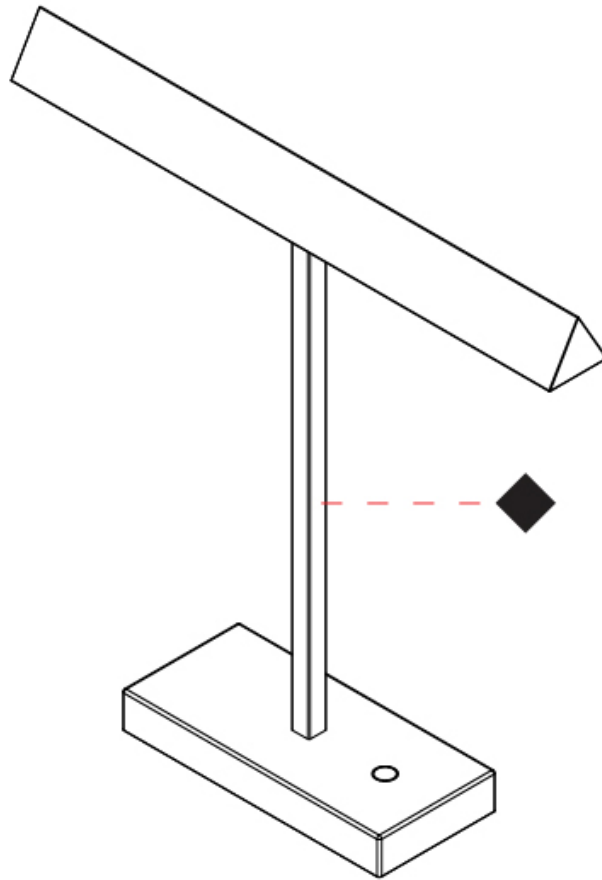

D204000-

PROJECT _____

TYPE _____

SPECIFIER _____

QUANTITY _____

DATE _____

D