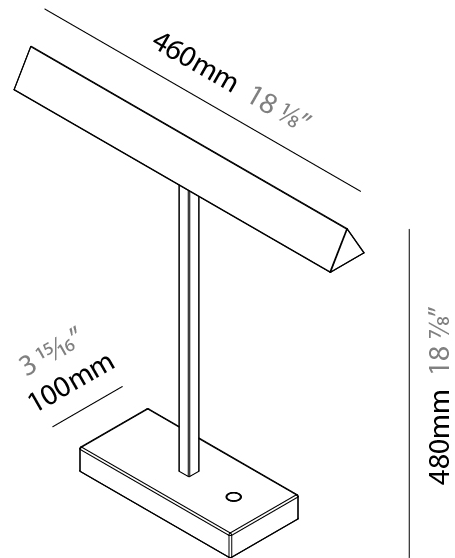

PROJECT	_____
TYPE	_____
SPECIFIER	_____
QUANTITY	_____
DATE	_____

ELLE PORTABLE

D204000-

base number   Finish
Options

1. To build a product code in our configurator select the specify button on the base model # product page
2. To build a manual product code on this datasheet choose from the options listed below in blue font and add the suffix to the base model #

GENERAL

Series: Elle _____
Brand: Zaneen _____
Division: Design _____
Mounting Type: Portable _____
Mounting Location: Table _____
Subcategory: Task _____

PHYSICAL

Shape: Abstract _____
Length (mm): 460 _____
Length (in): 18 7/8 _____
Width (mm): 100 _____
Width (in): 3 15/16 _____
Height (mm): 480 _____
Height (in): 18 7/8 _____
Light Distribution: Direct _____
Diffuser: Acrylic Bi-Satin _____
Fixture Finish: MBK / MWH / MCB _____
Fixture Material: Aluminum _____

ELECTRICAL

Lamp Type: LED _____
Input Wattage (W): 6 _____
Dimming: Touch Dimming _____
Driver Included: Yes _____
Driver Location: Inline Transformer Plug _____
Driver Class: Class 2 _____
Input Voltage (V): 120 - 277 _____
Output Voltage (V): 24 _____

LED

Color Temperature (°K): 3000 _____
CRI: >90 CRI _____
Lamp Life (hrs): 50000 _____

OPTICAL

RATINGS AND CERTIFICATIONS

Certified By: Certified for North American Standards _____
IP rating: IP20 _____